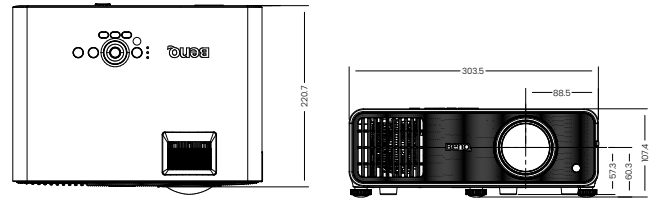

INPUT AND OUTPUT TERMINALS

DIMENSIONS (MM)

PROJECTION DIMENSIONS

DISTANCE CHART

Screen size		Projection distance (mm)					Offset (mm)
Diagonal		H (mm)	W (mm)	Min distance (with max zoom)	Average	Max distance (with max zoom)	
Inch	mm						
30	762	404	646	465	514	562	0
40	1016	538	862	620	685	750	0
50	1270	673	1077	775	856	937	0
60	1524	808	1292	930	1027	1124	0
70	1778	942	1508	1086	1199	1312	0
80	2032	1077	1723	1241	1370	1499	0
90	2286	1212	1939	1396	1541	1687	0
100	2540	1346	2154	1551	1712	1874	0
110	2794	1481	2369	1706	1884	2061	0
120	3048	1615	2585	1861	2055	2249	0
130	3302	1750	2800	2016	2226	2436	0
140	3556	1885	3015	2171	2397	2623	0
150	3810	2019	3231	2326	2569	2811	0
160	4064	2154	3446	2481	2740	2998	0
170	4318	2289	3662	2636	2911	3186	0
180	4572	2423	3877	2791	3082	3373	0
190	4826	2558	4092	2947	3253	3560	0
200	5080	2692	4308	3102	3425	3748	0

CEILING / WALL MOUNT CHART (MM)

Ceiling/Wall mount screw:
M4, (Max L = 25 mm; Min L = 20 mm)

To optimize the projection quality, we suggest to project images in an area without grayscale.

benq.eu/en-eu/business/projector.html

BenQ

© 2025 BenQ Corp. Specifications may vary by region, please visit your local stores for details. Actual product's features and specifications are subject to change without notice. This material may include corporate names and trademarks of third parties which are the properties of the third parties respectively.