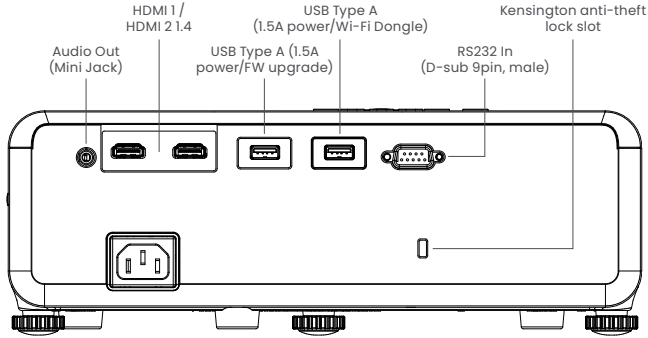

INPUT AND OUTPUT TERMINALS

DIMENSIONS (MM)