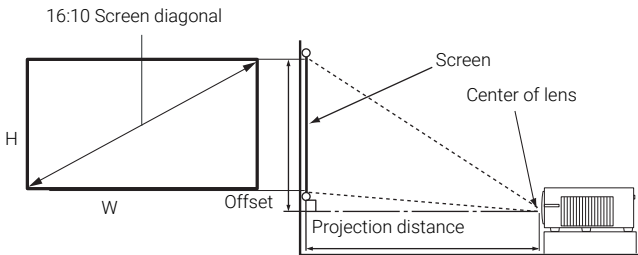

\* The Contrast is measured by Full On/Full Off standard.

\*\* Light Source Life results will vary depending on environmental conditions and usage. Actual product's features and specifications are subject to change without notice.

## INPUT AND OUTPUT TERMINALS

## DIMENSIONS (MM)

## PROJECTION DIMENSIONS