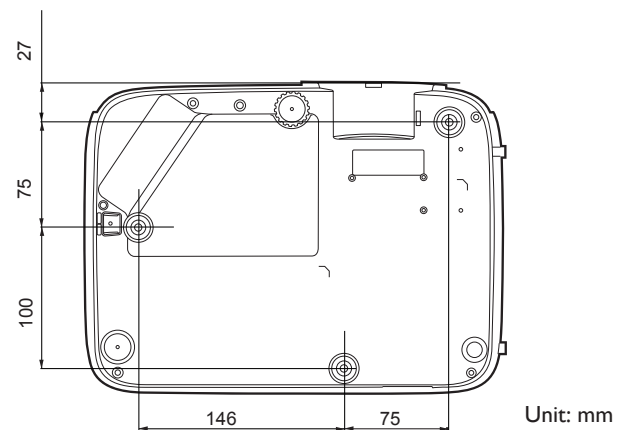

Input and Output Terminals

- ❶ Audio Input (mini jack)
- ❷ HDMI-1
- ❸ HDMI-2
- ❹ USB Type A (1.5A power)
- ❺ Computer Input (D-sub 15pin, Female)
- ❻ Monitor Output (D-sub 15pin, Female)
- ❼ USB Type mini B (For FW upgrade)
- ❽ S-Video
- ❾ Audio Output (mini jack)
- ❿ AC Power cord inlet
- ⓫ RS232 Input (D-sub 9pin, male)
- ⓬ Composite Video (RCA)
- ⓭ Kensington anti-theft lock slot

Dimensions

Distance Chart

The screen aspect ratio is 16:10 and the projected picture is in a 16:10 aspect ratio

Screen size				Distance from screen (mm)			Offset (mm)
Diagonal		H	W	Min distance (max. zoom)	Average	Max distance (min. zoom)	
inch	mm	(mm)	(mm)				
30	762	406	646	1002	1050	1098	0
40	1016	538	862	1335	1400	1465	0
50	1270	673	1077	1669	1750	1831	0
60	1524	808	1292	2003	2100	2197	0
70	1778	942	1508	2337	2450	2563	0
80	2032	1007	1723	2671	2800	2929	0
90	2286	1212	1939	3005	3150	3295	0
100	2540	1346	2154	3339	3500	3662	0
110	2794	1481	2369	3672	3850	4028	0
120	3048	1615	2585	4006	4200	4394	0
130	3302	1750	2800	4340	4550	4760	0
140	3556	1885	3015	4676	4900	5126	0
150	3810	2019	3231	5008	5250	5492	0
160	4064	2154	3446	5342	5600	5859	0
170	4318	2289	3662	5676	5950	6225	0
180	4572	2423	3877	6009	6300	6591	0
190	4826	2558	4092	6343	6650	6957	0
200	5080	2692	4308	6677	7000	7323	0
250	6350	3365	5385	8346	8750	9154	0
300	7620	4039	6462	10016	10500	10985	0

Ceiling Mount Chart

Ceiling/Wall mount screw: M4
(Max L = 25 mm; Min L = 20 mm)

BenQ Europe B.V.

Meerenakkerweg 1-17
5652 AR Eindhoven
The Netherlands
Tel: +31 88 8889200
Fax: +31 88 8889299

BenQ.eu

© 2020 BenQ Corp. Specification may vary by region, please visit your local stores for details.
Actual product's features and specifications are subject to change without notice.
This material may include corporate names and trademarks of third parties which are the properties of the third parties respectively.